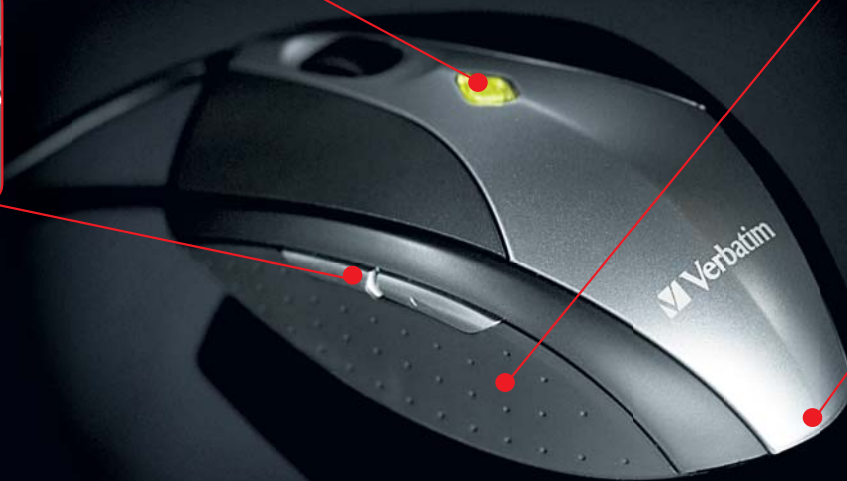

## Wireless Desktop Laser Mouse (PN - 96675)

Operating System	Interface	Contents
Windows XP, 2000, Vista, Mac OS 10.4.X and higher	USB 2.0 (Also compatible with USB 1.1 ports)	Mouse, Receiver, Software CD, 2 x AA Batteries, Quick Start Guide

# Laser Precise

**Speed Control -**  
Change speed with one touch. 3 settings with up to 1600 dpi sensitivity.

**Comfort Grip -**  
Smooth, textured grip. Designed for comfort and control.

**Multi-Button -**  
Enjoy one-click access to key functions with 3 programmable buttons.

**Laser -**  
Precision movement and control with laser sensor tracking.